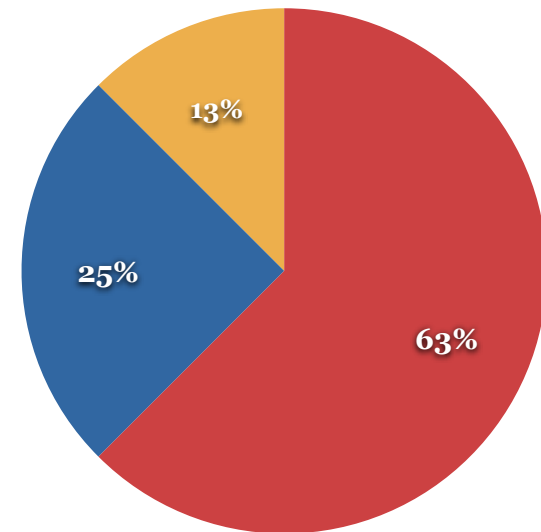

## Composition of 5-4 Majorities (OT2005-2010)

- Conservative bloc + Kennedy
- Liberal bloc + Kennedy
- Other

October Term 2005

October Term 2006

October Term 2007

October Term 2008

October Term 2009

October Term 2010

\*Conservative bloc = Roberts, O'Connor/Alito, Scalia and Thomas;  
 Liberal bloc = Stevens/Kagan, Souter/Sotomayor, Ginsburg, Breyer.